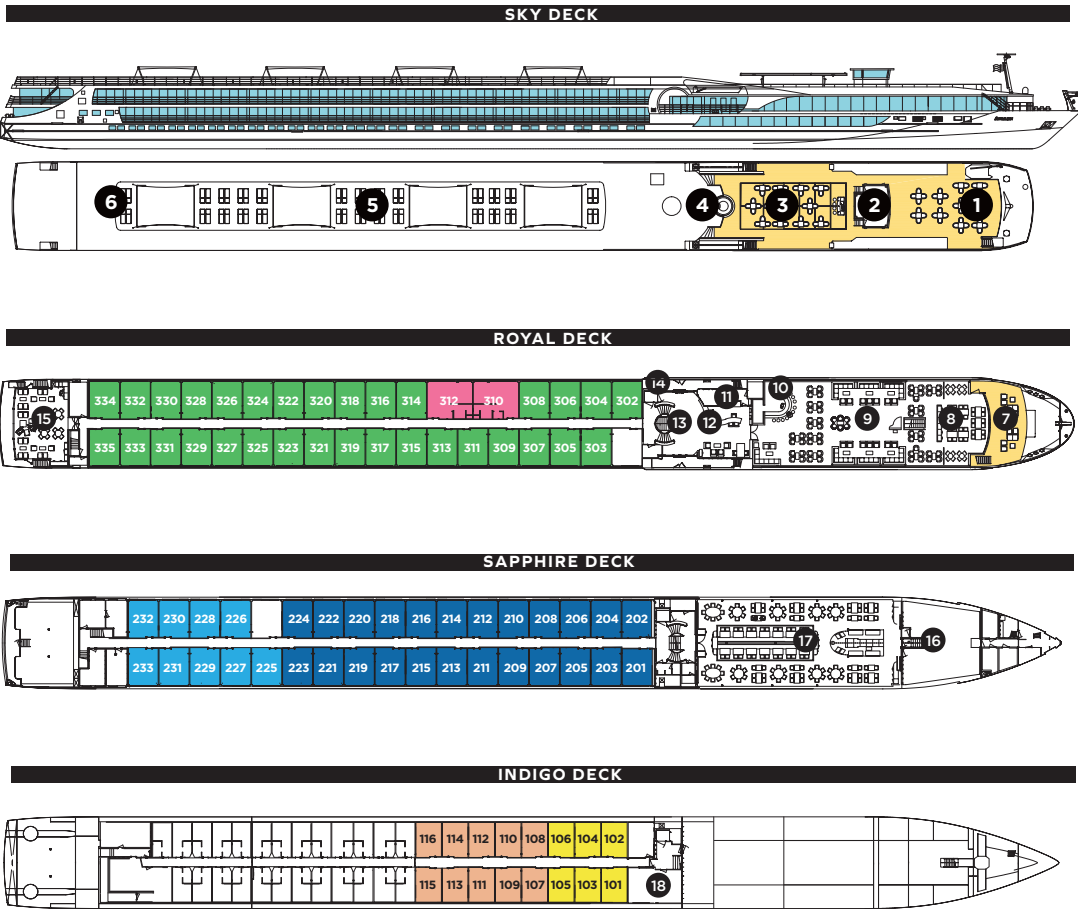

AVALON SUITE SHIP® | 443 FT.

AVALON VIEWSM (2022)

AVALON SHIP AMENITIES

- Complimentary Wi-Fi throughout the ship
- Interactive kiosks in the lobby. Your source for details on daily ports of call, dining, weather, and more!
- Sky Deck shade system & premium lounge chairs
- Sky Deck whirlpool & game area
- Panorama Lounge with cozy seating, panoramic windows, and dance floor
- Club Lounge with 24-hour self-serve beverage station offering complimentary cappuccinos, lattes, hot chocolate, and a selection of teas; snacks available throughout the day
- Panorama Dining Room with large panoramic windows
- Observation Lounge
- Upscale bar serving premium spirits; fresh fruit available throughout the day
- The Adventure Center is your source for active gear, including bicycles, maps and more for active pursuits on ship and off
- Fitness center with state-of-the-art equipment
- Club Lounge library with books, cards & board games
- Elevator
- Non-smoking interior
- With the AvalonGo App find schedules, transfer details, daily itineraries, GPS, and dining and entertainment options. Share photos with social media friends
- Water dispensers offer still and sparkling water and beWell™ Essences formulas

AVALON VIEWSM DECK PLAN

Passengers: 166 | Crew Members: 47 | Length: 443 ft. | Decks: 4 Royal Suites: 2 (300 sq. ft.) | Panorama SuitesSM: 65 (200 sq. ft.) | Deluxe Staterooms: 16 (172 sq. ft.)

DECK PLAN