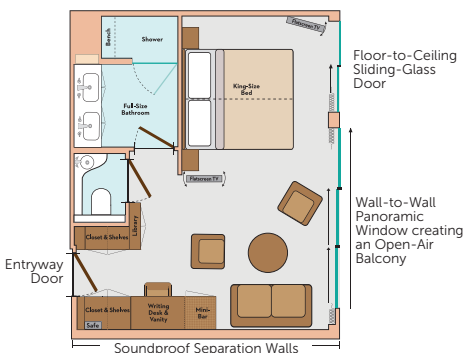

ROYAL SUITES

300 SQ. FT.

ROYAL DECK