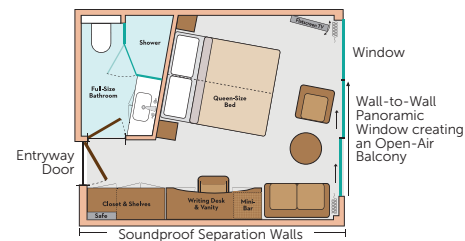

STATEROOM / SUITE AMENITIES

- Comfort Collection BedsSM, featuring premium memory foam mattress toppers with special construction for increased air flow and ventilation and a choice of four firmness selections—from extra firm to pillow-top soft
- Egyptian super-combed cotton linens, blankets & European-style duvets
- Soft & firm pillows
- Choice of bed configuration—two twins or one queen or (Royal Suite only) one king
- Nightly turn-down service
- Bathrobes & slippers
- Bedside tables with reading lamps
- Large private bathroom featuring full shower with glass door, hairdryer & premium L'Occitane® bath products
- Spacious 3-door closets with shelves for ample storage
- Easy under-bed luggage storage
- Flatscreen TV with English-speaking channels and over 50 free movie options
- Writing desk/vanity with mirror & comfortable chair
- Complimentary Wi-Fi access
- Direct-dial telephone
- Well-stocked minibar
- USB Ports
- In-room safe
- Individual climate control
- 11' Wall-to-Wall Panoramic Window—50% wider than industry standard opens to create a large Open-Air BalconySM (Panorama & Royal Suites only)

- 1 Sky Lounge
- 2 Navigation Bridge
- 3 Sky Grill
- 4 Whirlpool
- 5 Premium Lounge Chairs and Shade Awnings
- 6 Deck Game Area
- 7 Observation Lounge
- 8 Panorama Bistro
- 9 Panorama Lounge
- 10 Bar
- 11 Reception
- 12 Adventure Center
- 13 Lobby
- 14 Elevator
- 15 Club Lounge
- 16 Galley
- 17 Dining Room
- 18 Fitness Center

ROYAL SUITES

300 SQ. FT.

ROYAL DECK

PANORAMA SUITESSM

200 SQ. FT.

ROYAL & SAPPHIRE DECKS
Category B, A, P

DELUXE STATEROOMS

172 SQ. FT.